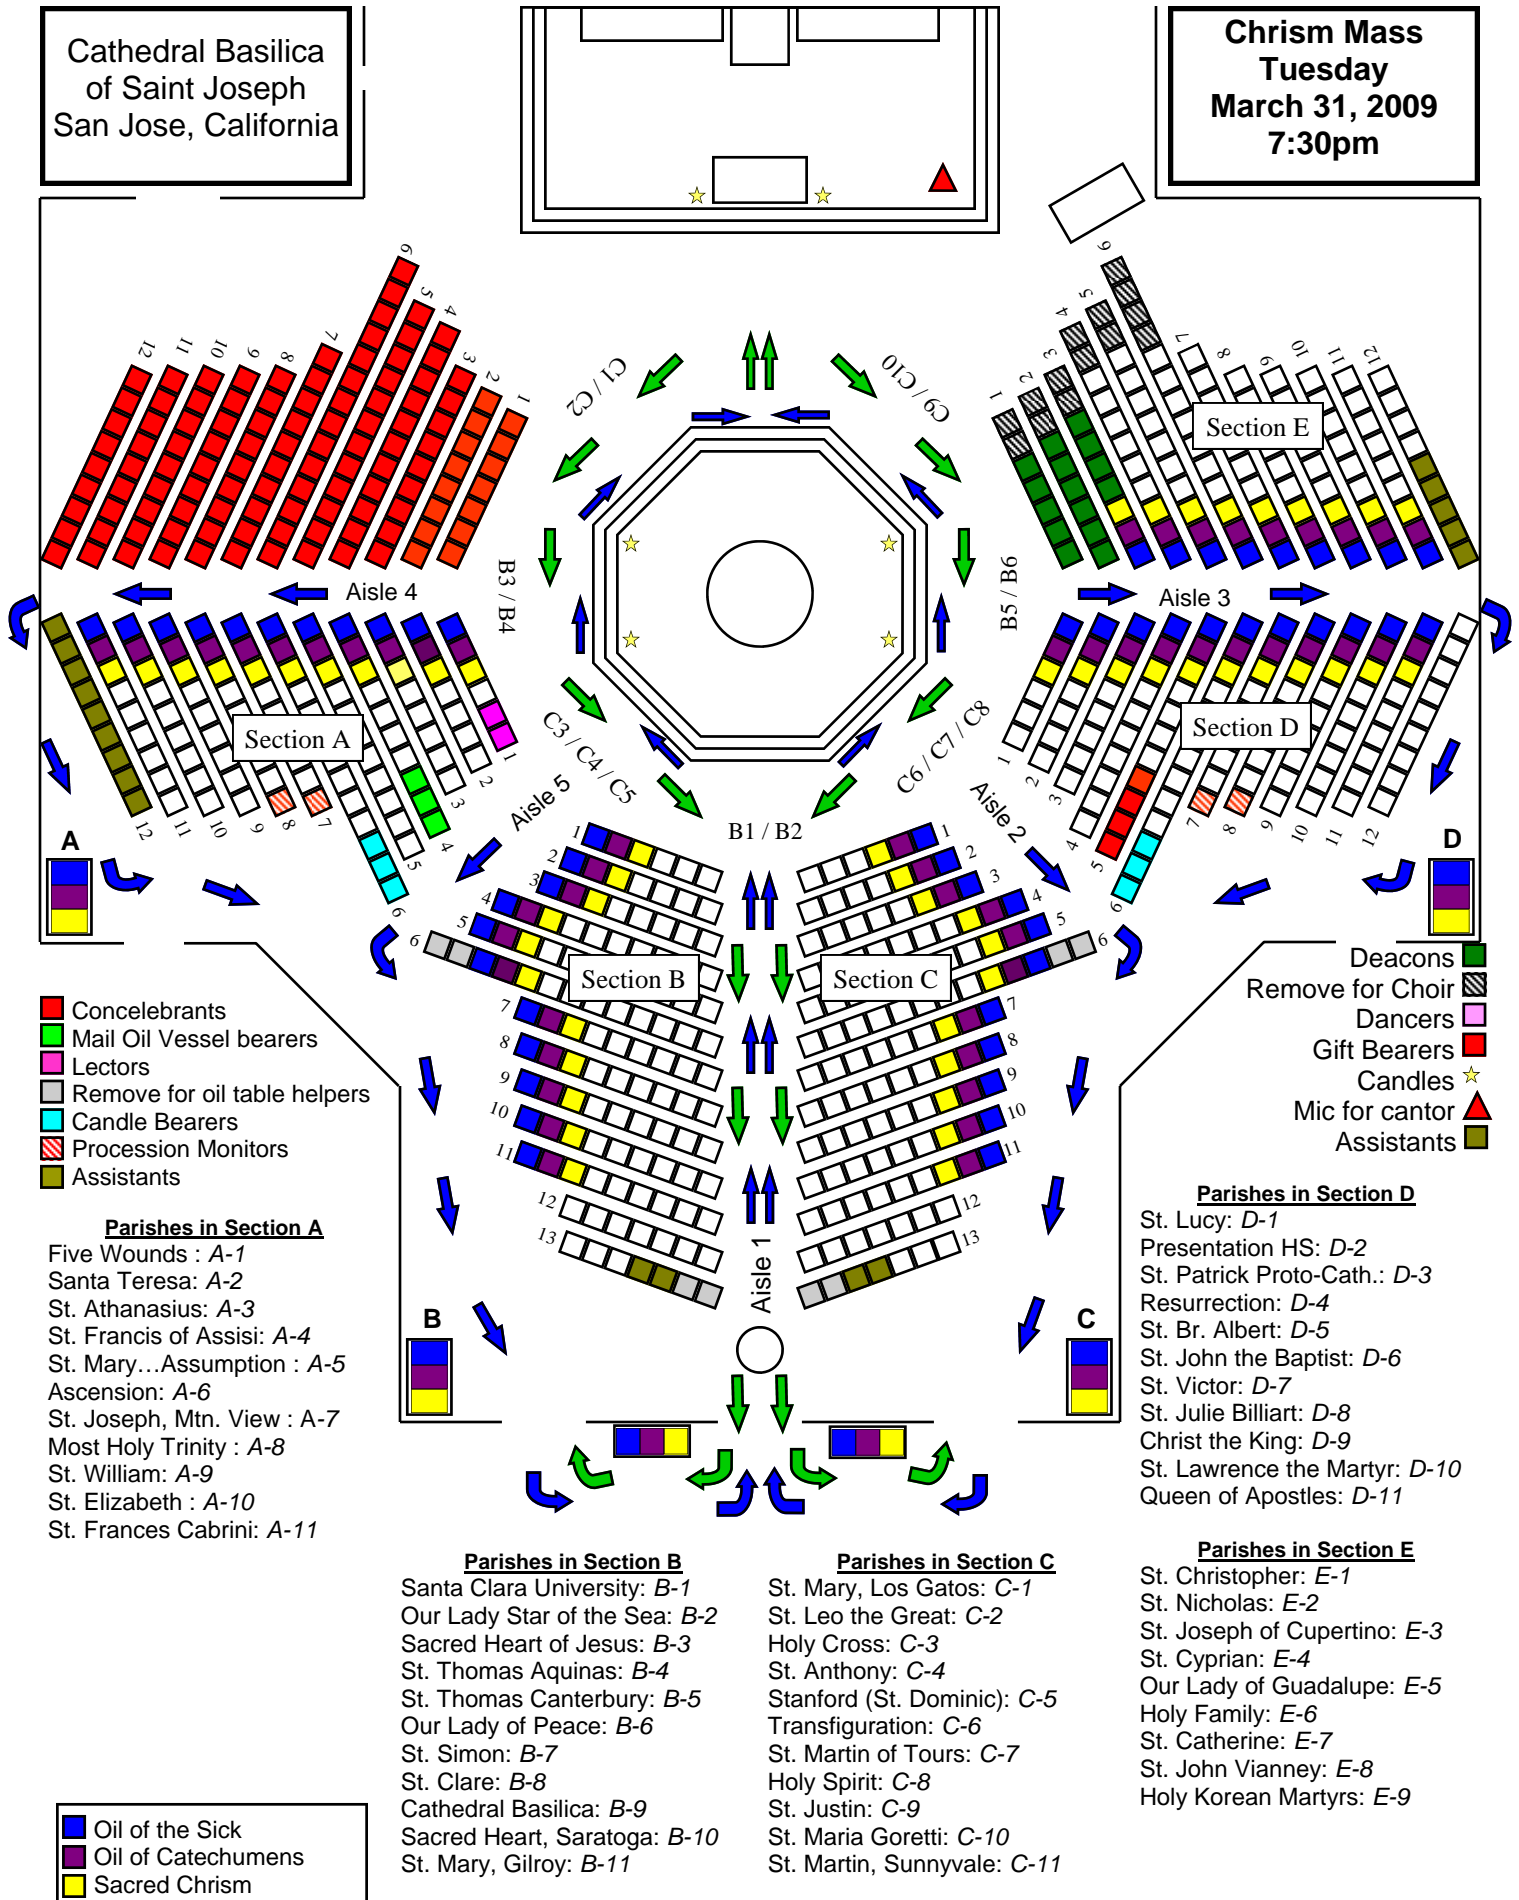

Cathedral Basilica
of Saint Joseph
San Jose, California

Chrism Mass
Tuesday
March 31, 2009
7:30pm

- Concelebrants
- Mail Oil Vessel bearers
- Lectors
- Remove for oil table helpers
- Candle Bearers
- Procession Monitors
- Assistants

Parishes in Section A

- Five Wounds : A-1
- Santa Teresa : A-2
- St. Athanasius: A-3
- St. Francis of Assisi: A-4
- St. Mary...Assumption : A-5
- Ascension: A-6
- St. Joseph, Mtn. View : A-7
- Most Holy Trinity : A-8
- St. William: A-9
- St. Elizabeth : A-10
- St. Frances Cabrini: A-11

Parishes in Section B

- Santa Clara University: B-1
- Our Lady Star of the Sea: B-2
- Sacred Heart of Jesus: B-3
- St. Thomas Aquinas: B-4
- St. Thomas Canterbury: B-5
- Our Lady of Peace: B-6
- St. Simon: B-7
- St. Clare: B-8
- Cathedral Basilica: B-9
- Sacred Heart, Saratoga: B-10
- St. Mary, Gilroy: B-11

Parishes in Section C

- St. Mary, Los Gatos: C-1
- St. Leo the Great: C-2
- Holy Cross: C-3
- St. Anthony: C-4
- Stanford (St. Dominic): C-5
- Transfiguration: C-6
- St. Martin of Tours: C-7
- Holy Spirit: C-8
- St. Justin: C-9
- St. Maria Goretti: C-10
- St. Martin, Sunnyvale: C-11

Parishes in Section D

- St. Lucy: D-1
- Presentation HS: D-2
- St. Patrick Proto-Cath.: D-3
- Resurrection: D-4
- St. Br. Albert: D-5
- St. John the Baptist: D-6
- St. Victor: D-7
- St. Julie Billiart: D-8
- Christ the King: D-9
- St. Lawrence the Martyr: D-10
- Queen of Apostles: D-11

Parishes in Section E

- St. Christopher: E-1
- St. Nicholas: E-2
- St. Joseph of Cupertino: E-3
- St. Cyprian: E-4
- Our Lady of Guadalupe: E-5
- Holy Family: E-6
- St. Catherine: E-7
- St. John Vianney: E-8
- Holy Korean Martyrs: E-9

- Oil of the Sick
- Oil of Catechumens
- Sacred Chrism